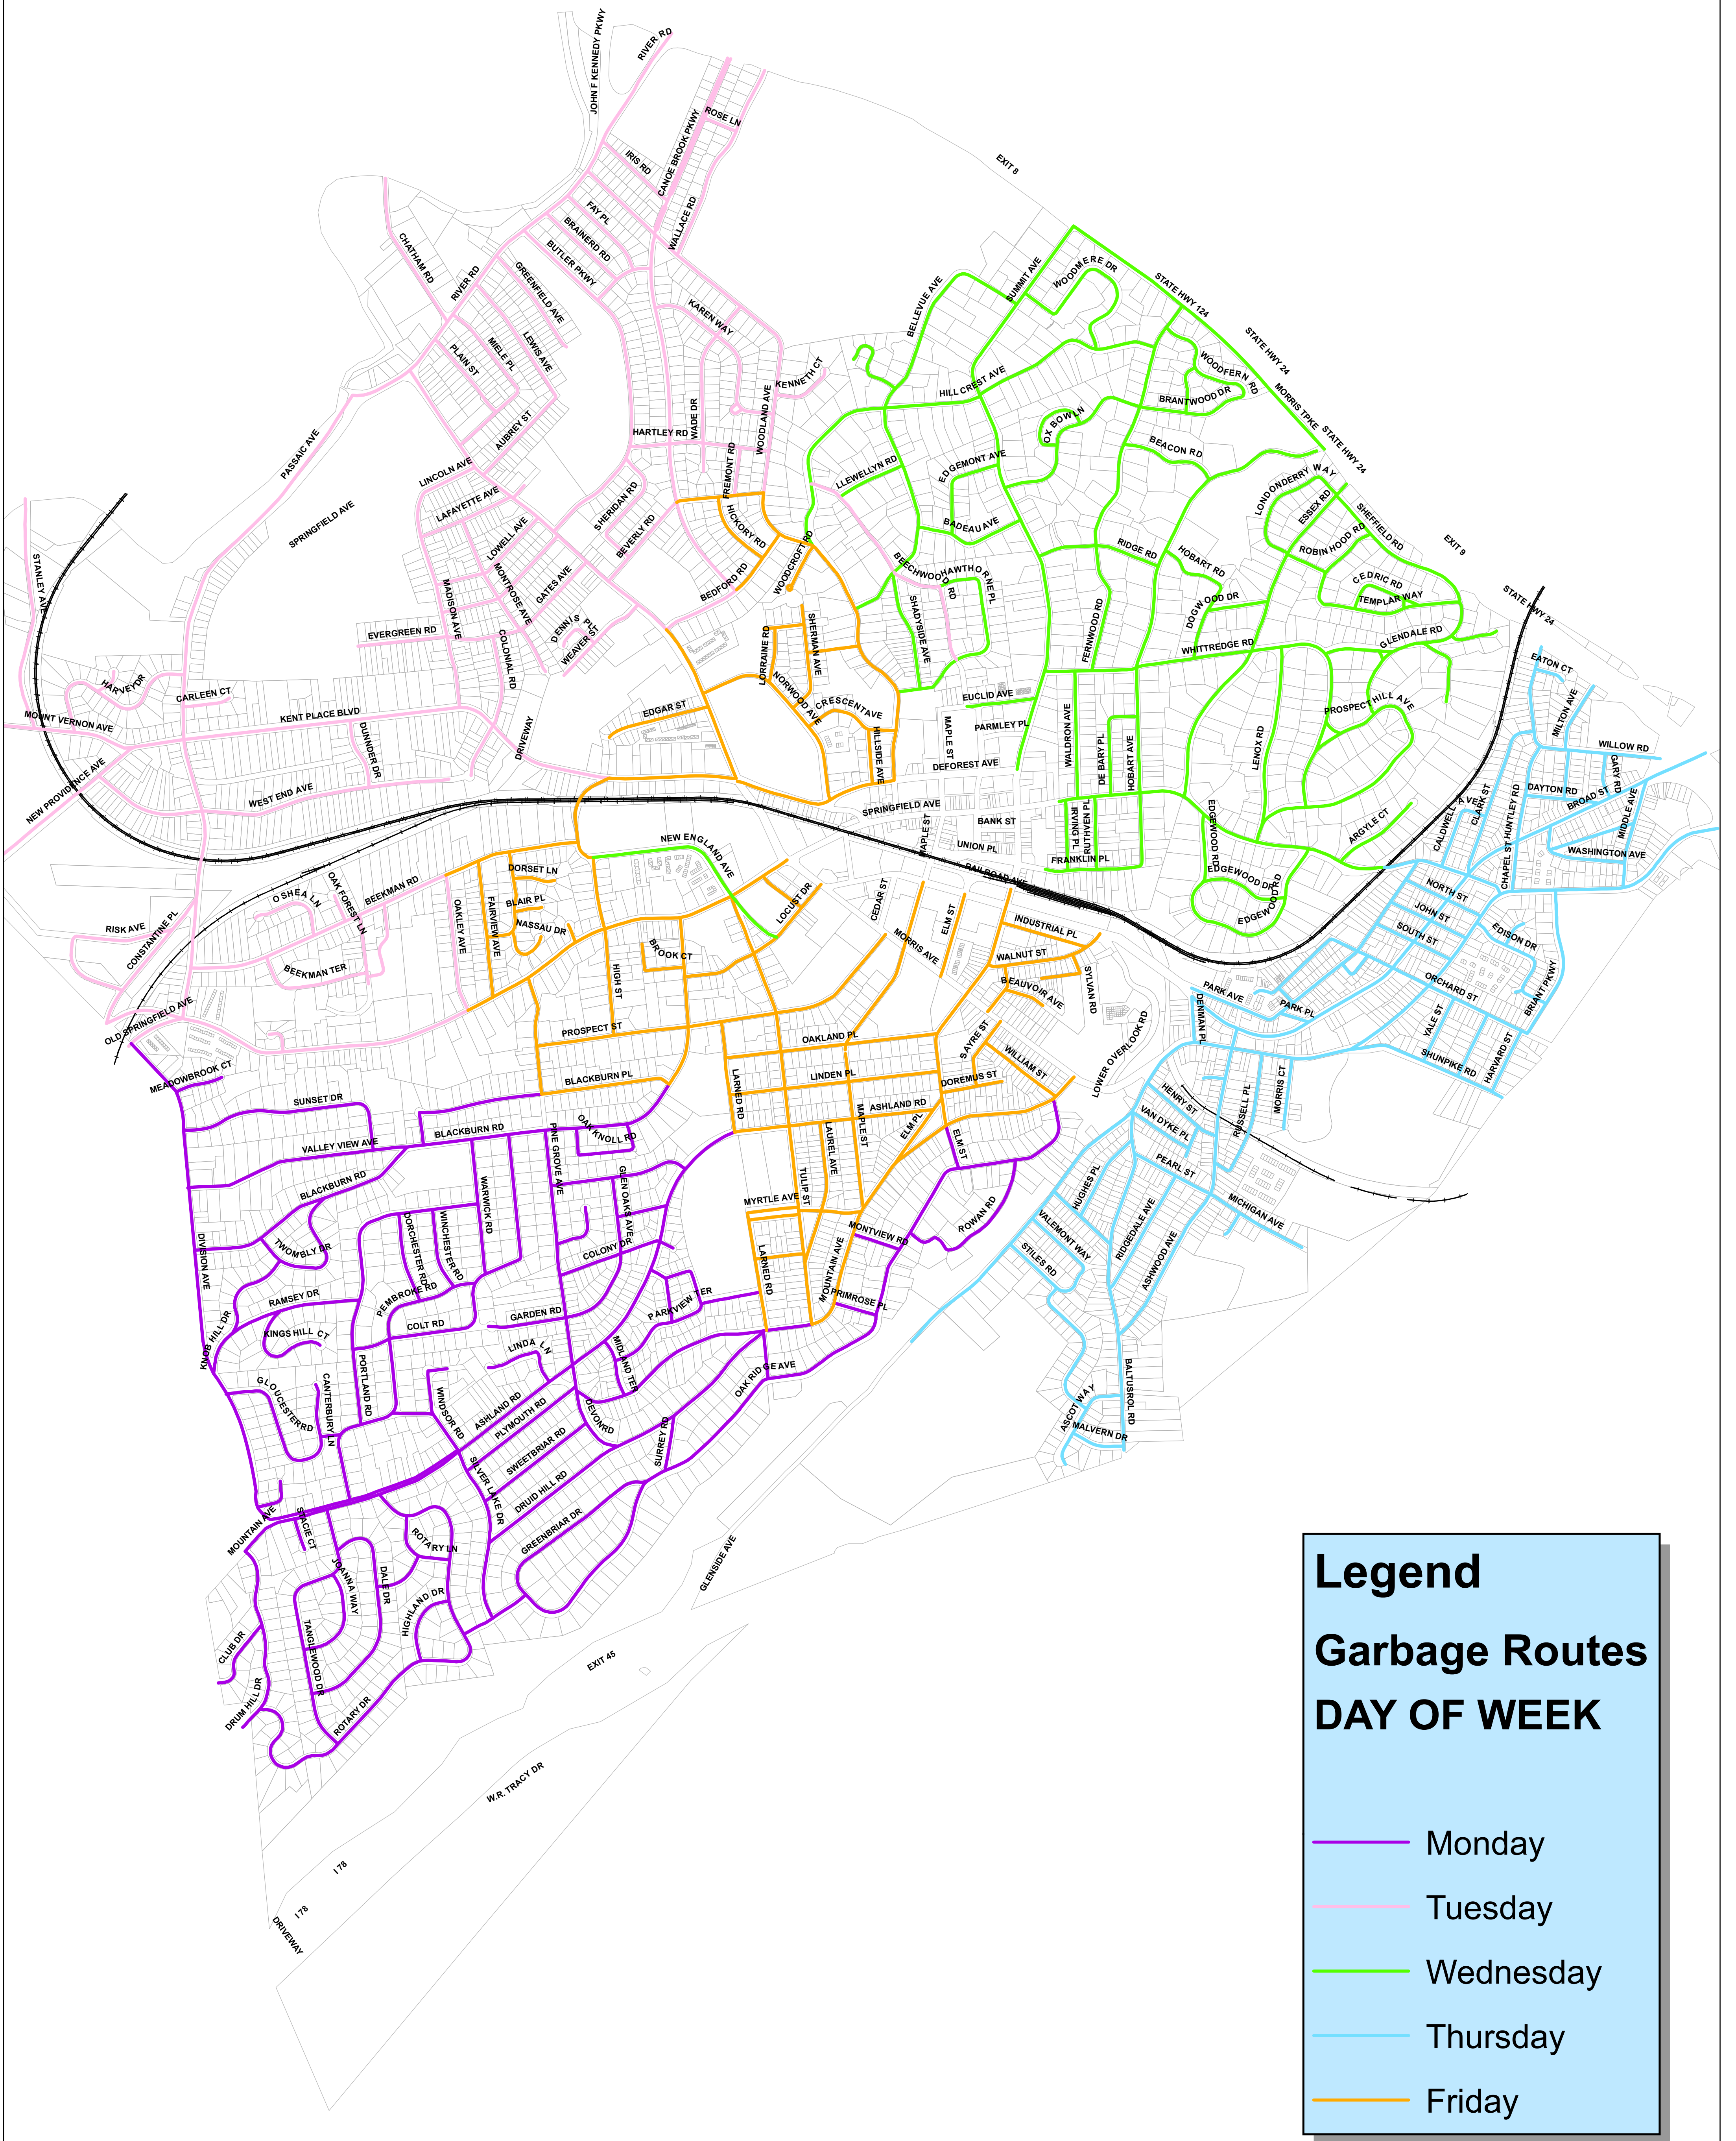

City of Summit Trash Collection Routes

3/17/2013
Revised 7/3/2013

Legend

Garbage Routes

DAY OF WEEK

- Monday
- Tuesday
- Wednesday
- Thursday
- Friday

1:8,500